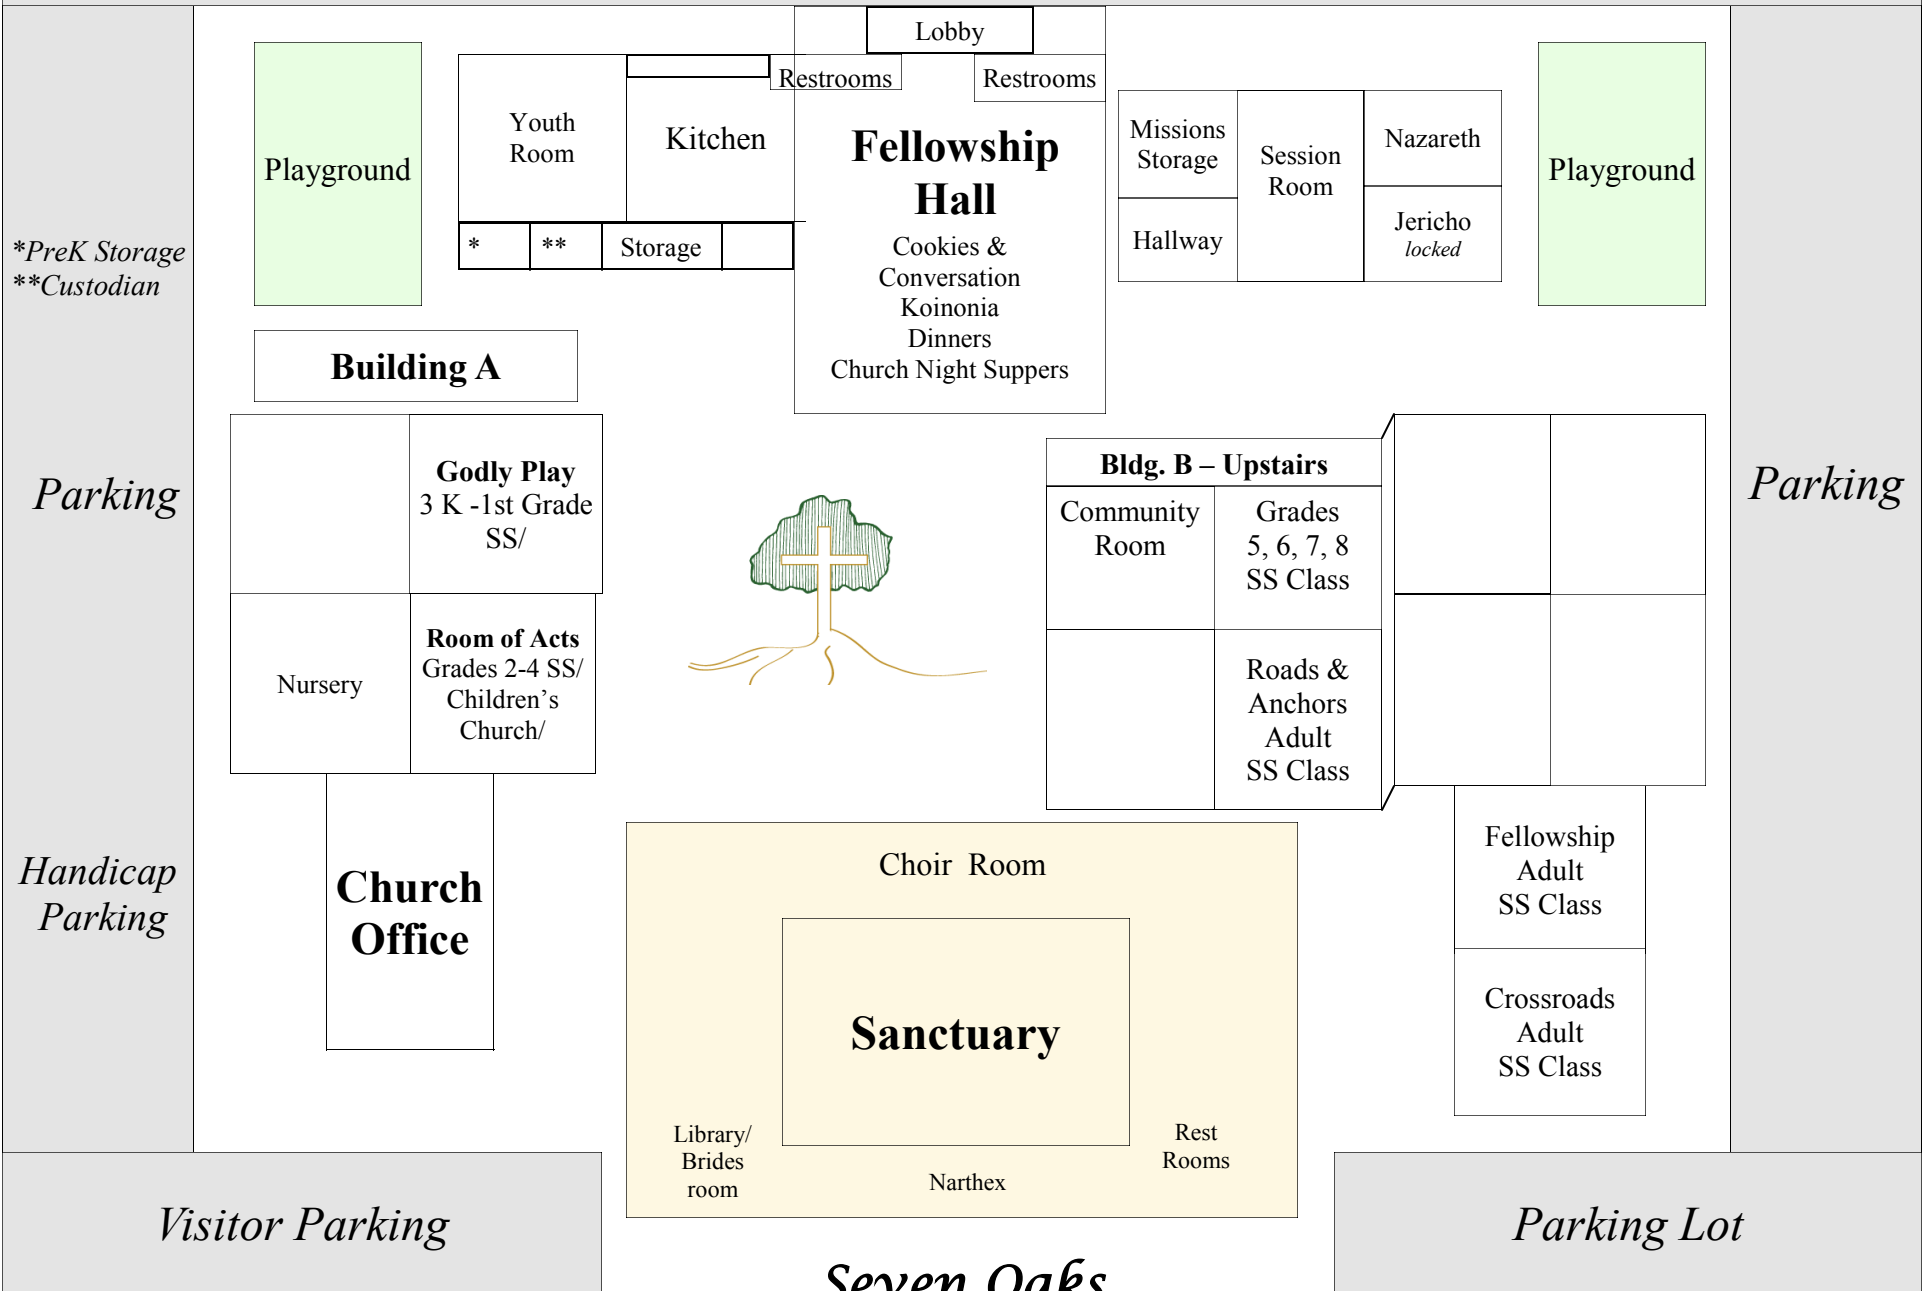

# Campus Map

Parking Lot

Boy Scout Hut

Handicap Parking

\*PreK Storage  
\*\*Custodian

Parking

Handicap Parking

Parking

Church Entrance

## Seven Oaks Presbyterian Church

Church Exit