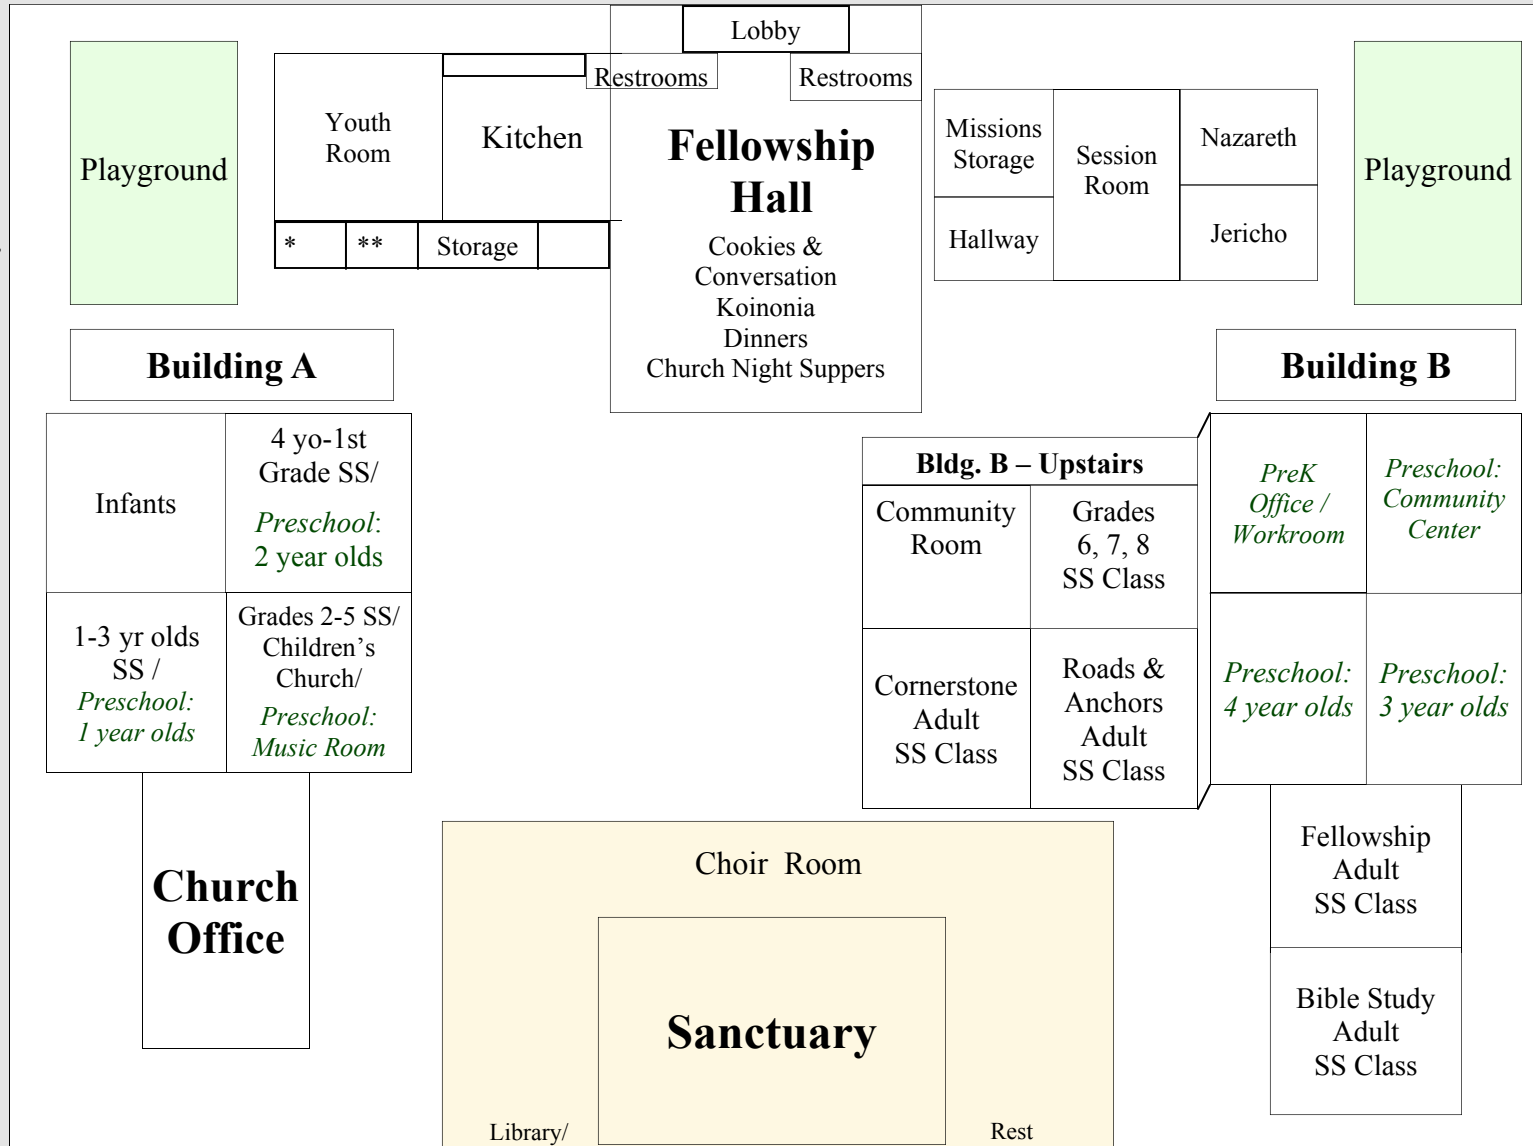

# Campus Map

Parking Lot

Boy Scout Hut

Handicap Parking

\*PreK Storage  
\*\*Custodian

Parking

Parking

Handicap Parking

Visitor Parking

Parking Lot

## Seven Oaks Presbyterian Church & Preschool/Kindergarten

Seven Oaks Preschool includes children one year old to Pre-K

Church Entrance

Church Exit