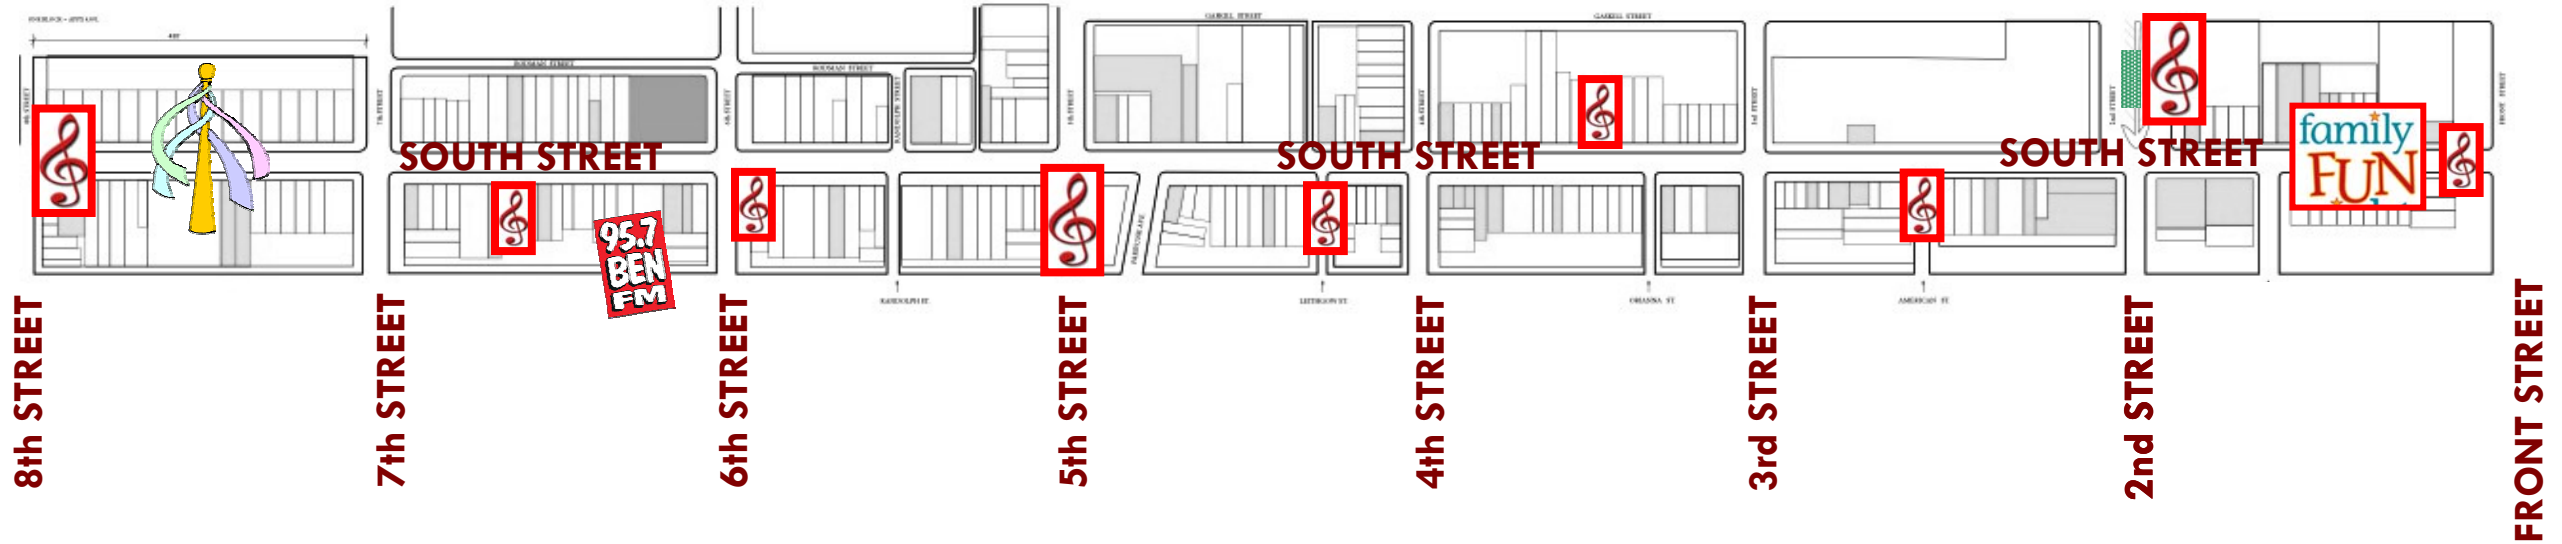

SOUTH STREET SPRING FESTIVAL SATURDAY, MAY 2, 2015

Specialty
productions

518 S. 7th Street
Philadelphia, PA 19147
Phone: (215) 625-7980
Fax: (215) 625-7981