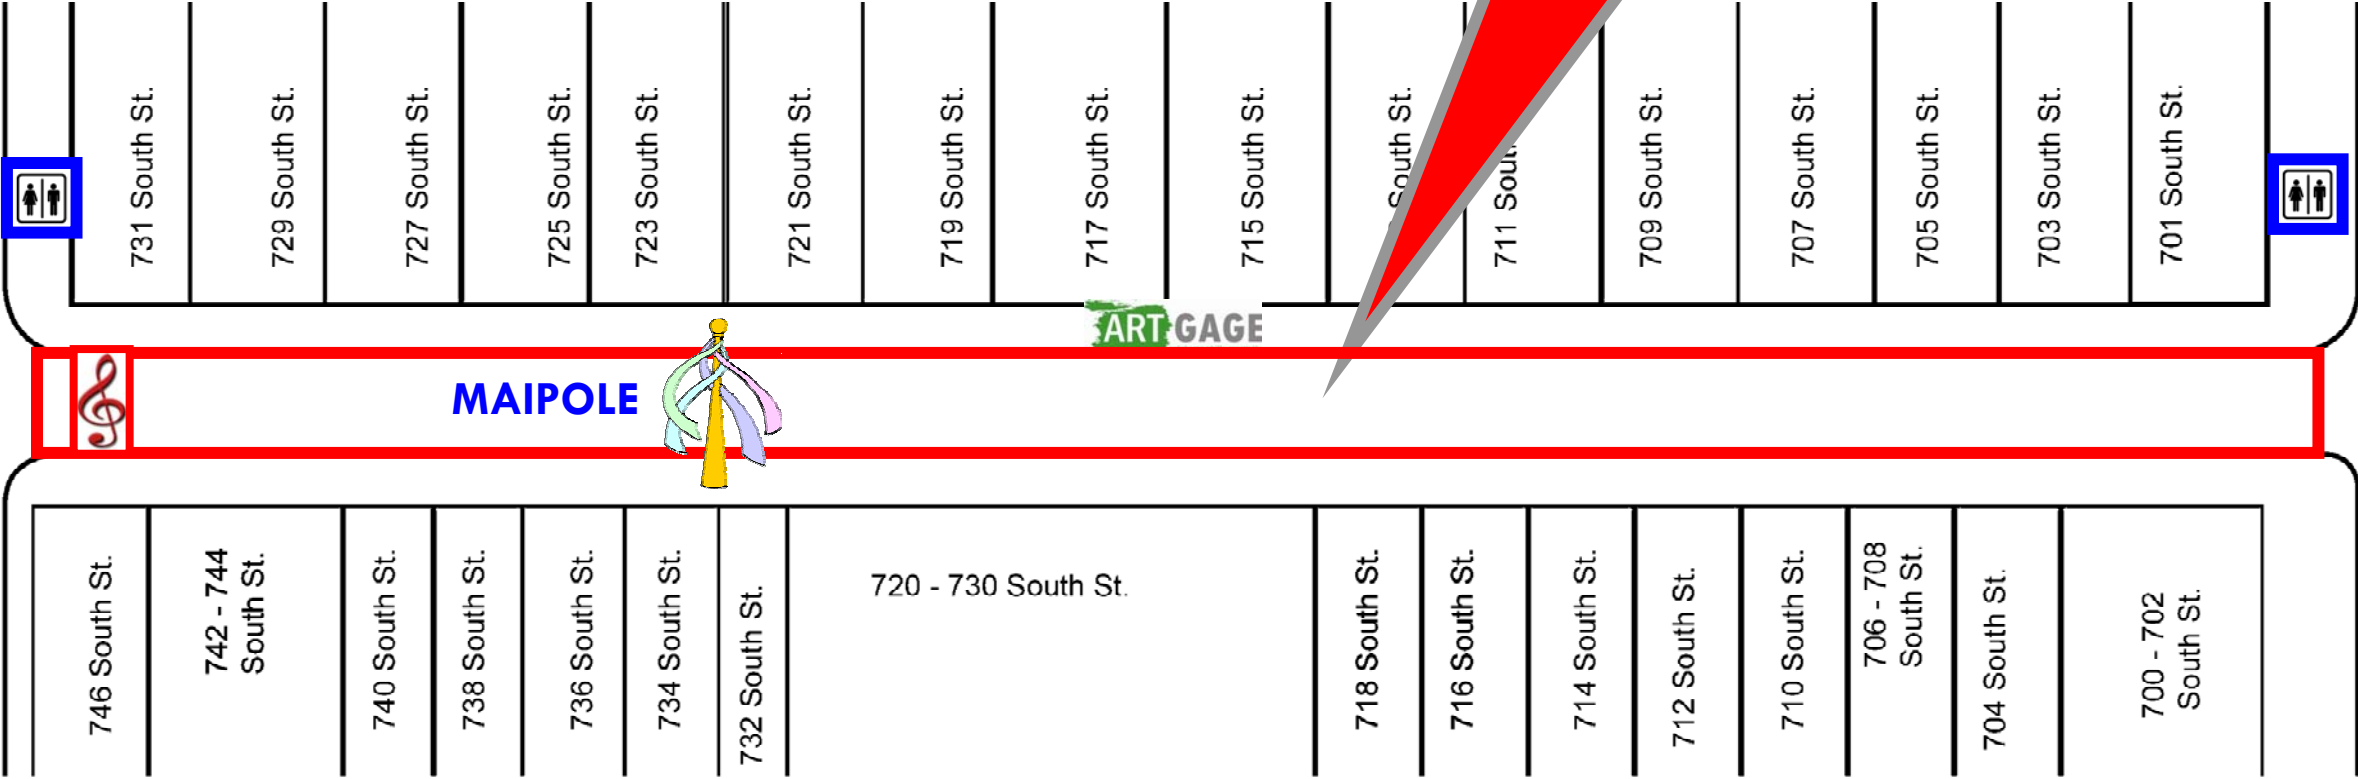

## How to find your assigned space:

- Locate your company or organization alphabetically in the list to the right and next page
- FIRST**, locate your BLOCK by its "hundred" number. **Example:** 400 would be between 4<sup>th</sup> & 5<sup>th</sup> street / 200 between 2<sup>nd</sup> & 3<sup>rd</sup>.
- NOTE that there are vendors on 5<sup>th</sup> Street (5<sup>th</sup> St) and the popular Headhouse Plaza (HHP) as well.
- SECOND**, your assigned LETTER is your vending space on that specific "hundred" block. **Example:** 600 P is between 6<sup>th</sup> & 7<sup>th</sup> streets in the space marked with the "P."
- NOTE:** All spaces shown on the map are for "rented street space" ONLY and do not include a physical tent (unless you have ordered with us). **SOLID BLACK** spaces represent rented tent(s) and will be in place for you on Saturday.

# 700 BLOCK

**BRAUHAUS SCHMITZ  
MAIFEST**

7th STREET

6th STREET

600 BLOCK

601 - 609 South St.

BLUE = Food & Beverage

★ 500 / 600 Zone Manager for any needed assistance