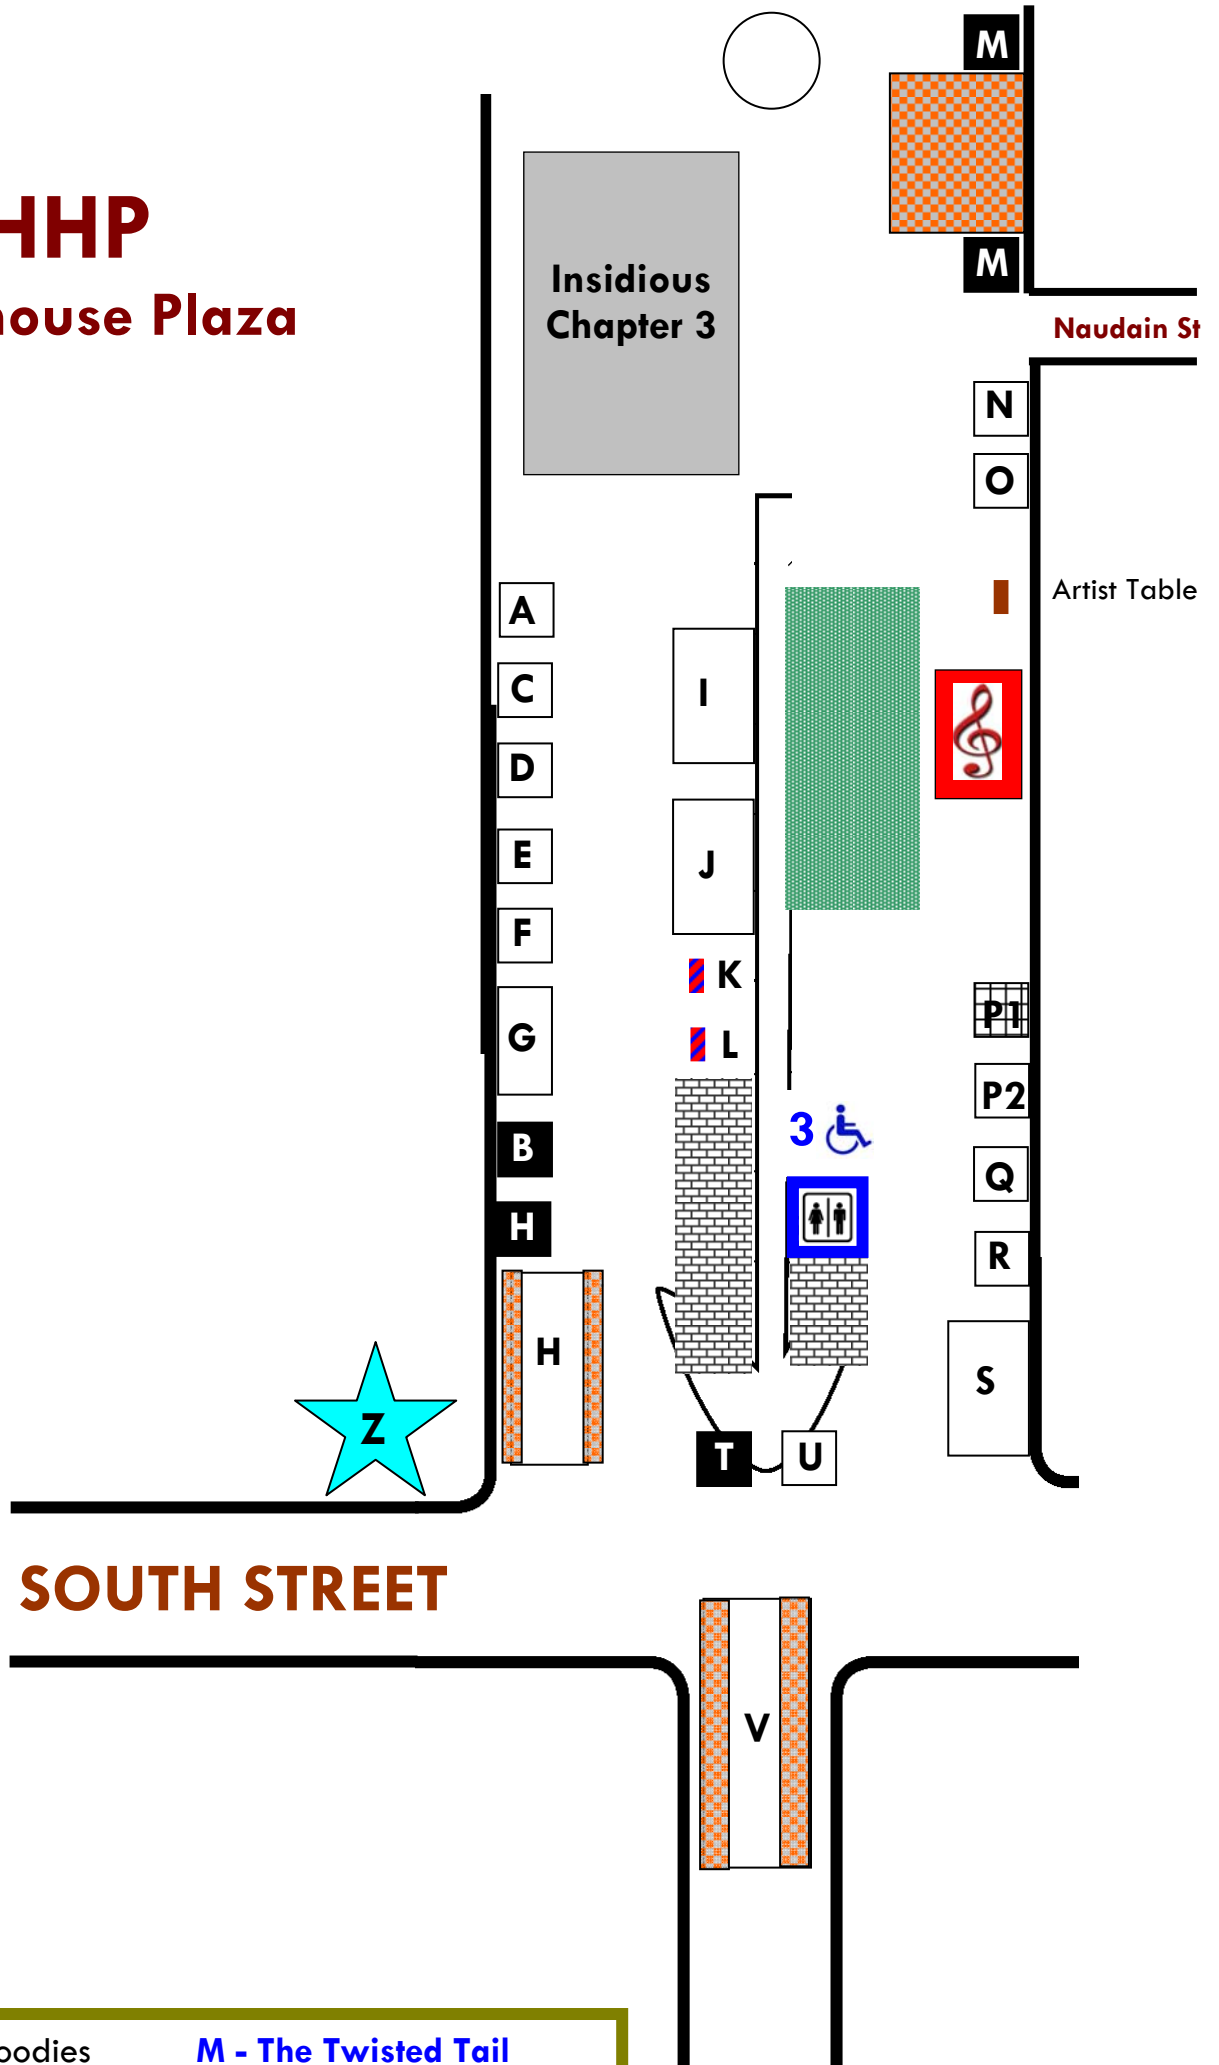

HHP

Headhouse Plaza

A - Guatemalen Goodies	M - The Twisted Tail
B - RE/MAX & Restore Decor	N - JG Real Estate
C - StitchPrism	O - Society Hill Vet.
D - Fisticuffs Leather	P1 -
E - Sallie May Warm Heart	P2 - Owlet Organics
F - Moment Gear	Q - Yan Yan
G - Cool Shades	R - Urban Works Textiles
H - Cavanaugh's Headhouse	S - The Cow and the Curd
I - Ride the Ducks	T - Bank of America
J - Smak Parlour	U - GEICO
K - Liberty USO	V - Paddywacks
L - PA Mobile Veterans	

BLUE = Food & Beverage

100 / 200 / HHP Zone Manager for any needed assistance

= seating area