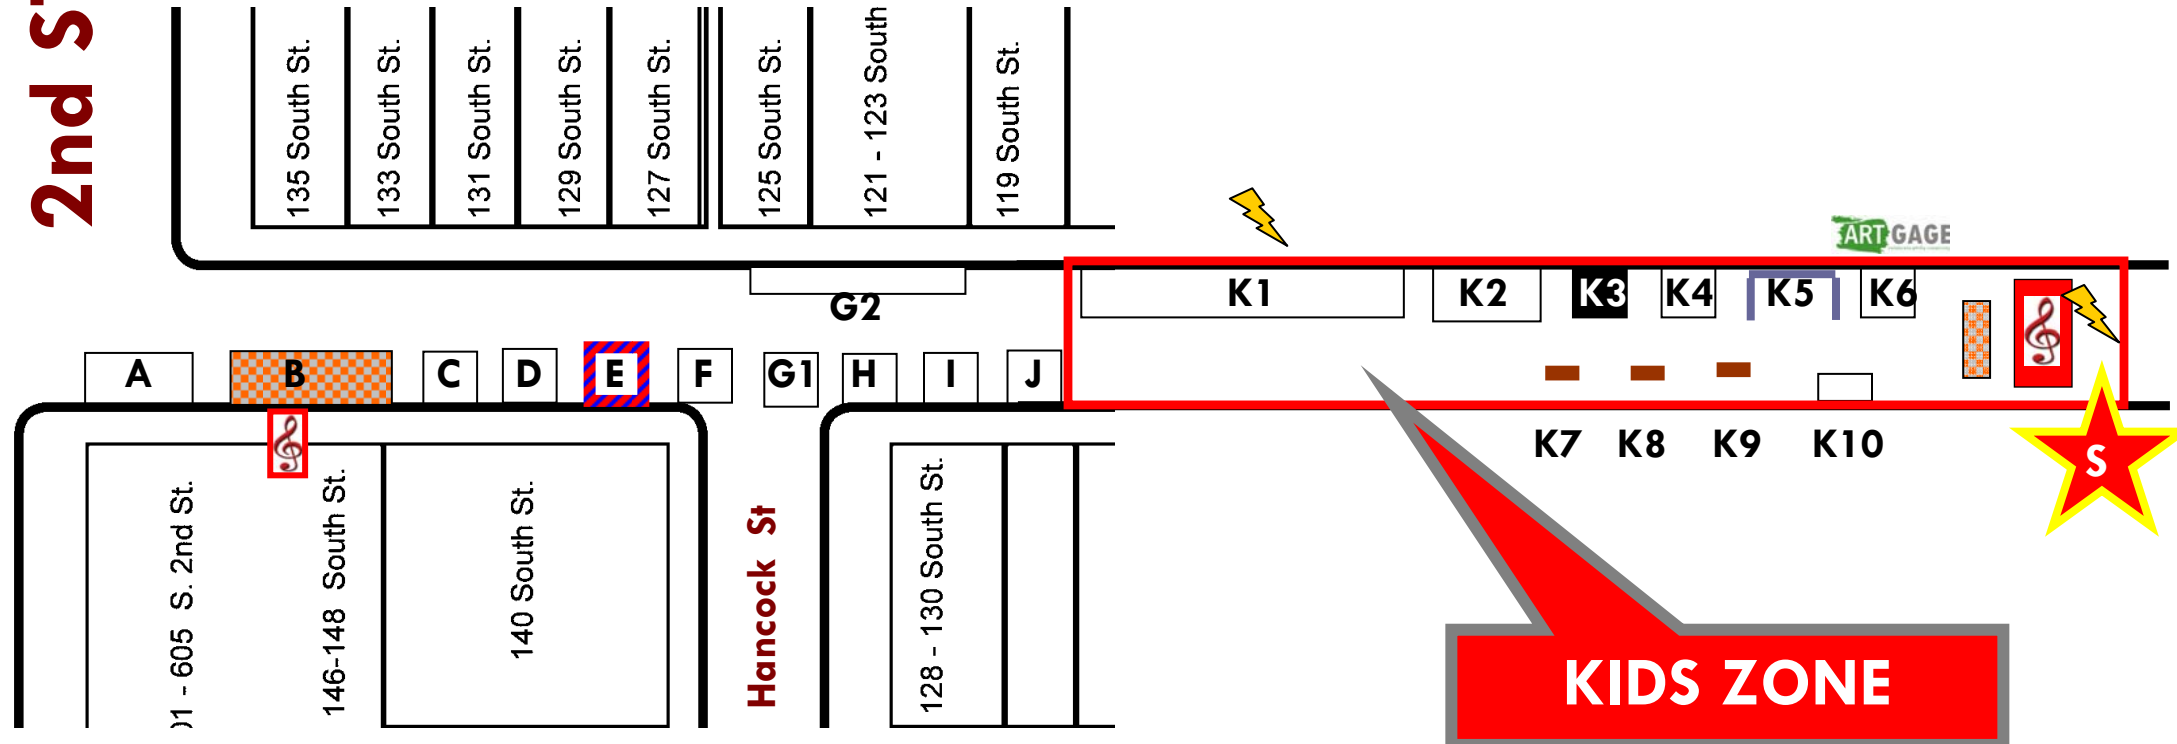

2nd STREET

100 BLOCK

FRONT STREET

- A - Corry Enterprizes
- B - Las Bugambilias
- C - Metana Jewelry
- D - Liberty Church Phila
- E - Project H.O.M..E
- F - Kiva Zip
- G1 - Fair Trade Phila
- G2 - Pietro's
- H - GoPuff.com
- I - MomPops
- J - Tutor Philadelphia

- **BLUE = Food & Beverage**
- 100 / 200 / HHP Zone Manager for any needed assistance
- Kids Zone & Stage Manager for any needed assistance
- = seating area
- = electric source

1. ### Kids Zone Tables and Activities
2. **K1 - Art Sanctuary**
   - **K2 - SandCastle**
   - **K3 - The Nest**
   - **K4 - Police Bike Safety Check**
   - **K5 - "Discover Your Inner Artist" Chalk Area**
   - **K6 - ArtGage / PMG**
   - **K7 - School of Rock**
   - **K8 - Metro Kids Club**
   - **K9 - South Street Magic**
   - **K10 - Balloon Twisting Stage / Kids Zone Manager**