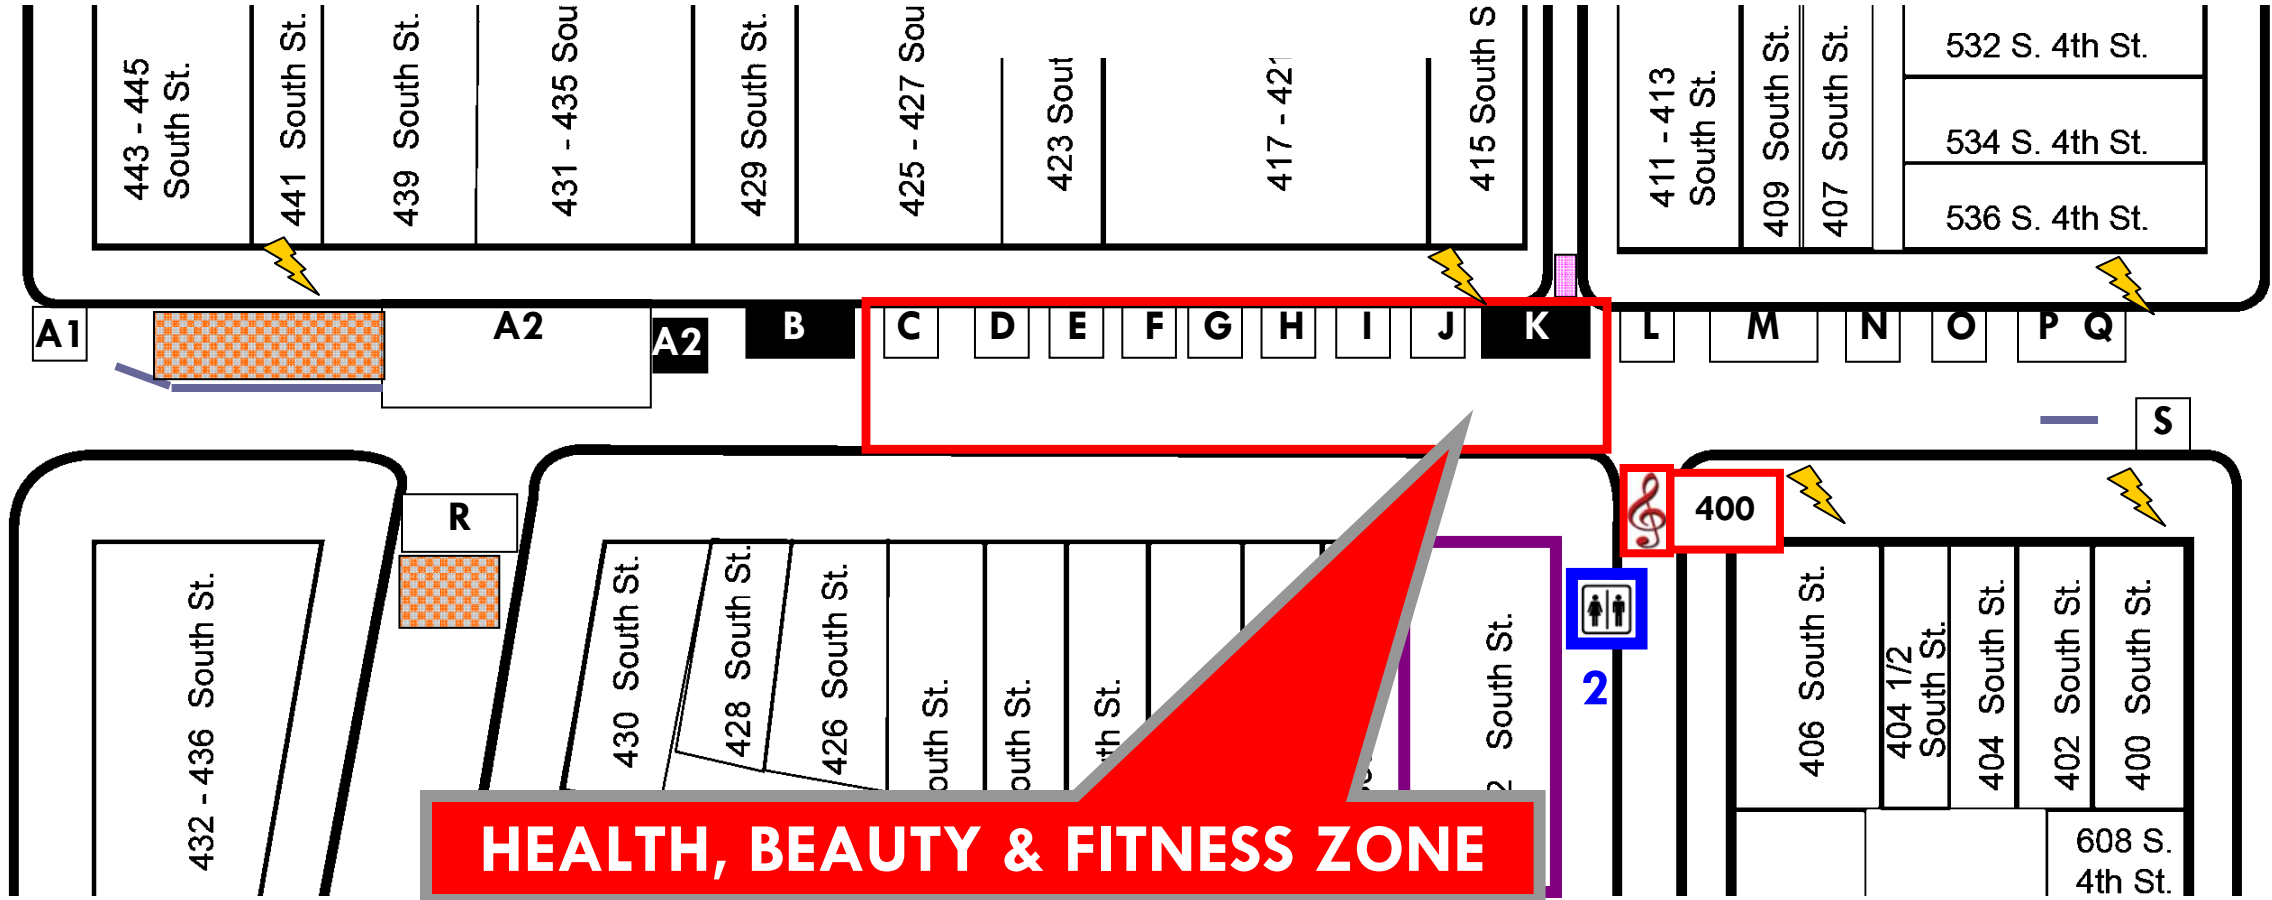

## How to find your assigned space:

- Locate your company or organization alphabetically in the list to the right and next page
- FIRST**, locate your BLOCK by its "hundred" number. **Example:** 400 would be between 4<sup>th</sup> & 5<sup>th</sup> street / 200 between 2<sup>nd</sup> & 3<sup>rd</sup>.
- NOTE that there are vendors on 5<sup>th</sup> Street (5<sup>th</sup> St) and the popular Headhouse Plaza (HHP) as well.
- SECOND**, your assigned LETTER is your vending space on that specific "hundred" block. **Example:** 600 P is between 6<sup>th</sup> & 7<sup>th</sup> streets in the space marked with the "P."
- NOTE:** All spaces shown on the map are for "rented street space" ONLY and do not include a physical tent (unless you have ordered with us). **SOLID BLACK** spaces represent rented tent(s) and will be in place for you on Saturday.

**BLUE = Food & Beverage**

 **500 / 600 Zone Manager for any needed assistance\***

 = seating area

 = electric source

**\*Zone Manager located at 6<sup>th</sup> Street**

5th STREET

# 400 BLOCK

**HEALTH, BEAUTY & FITNESS ZONE**

BLUE = Food & Beverage

300 / 400 Zone Manager for any needed assistance

= seating area

= electric source

A1 - The Jerky Hut

A2 - Fat Tuesday