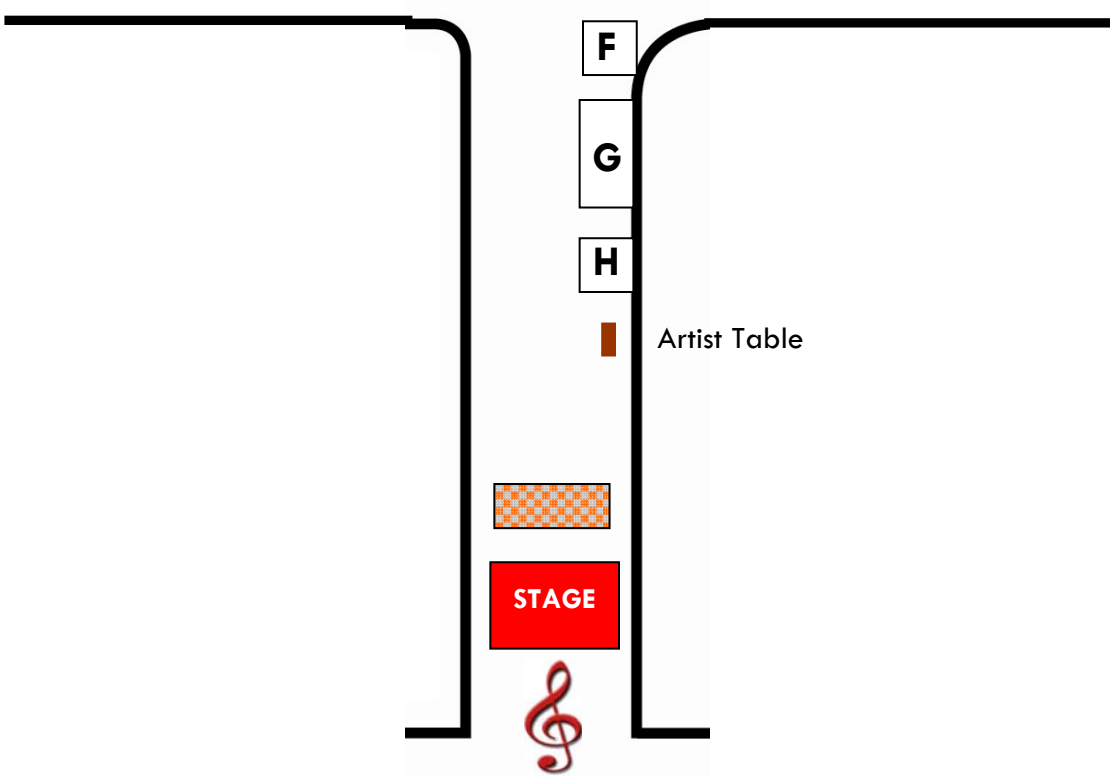

SOUTH STREET

A - Honor Flight Phila	F - Green Mountain
B - PA National Guard	G - Lil' Pop Shop.
C- Philadelphia Fire Dept.	H – Lux Luna
D - Samosa Deb	
E - PNC Bank	

BLUE = Food & Beverage

500 / 600 Zone Manager for any needed assistance*

= seating area

= electric source

*Zone Manager located at 6th Street