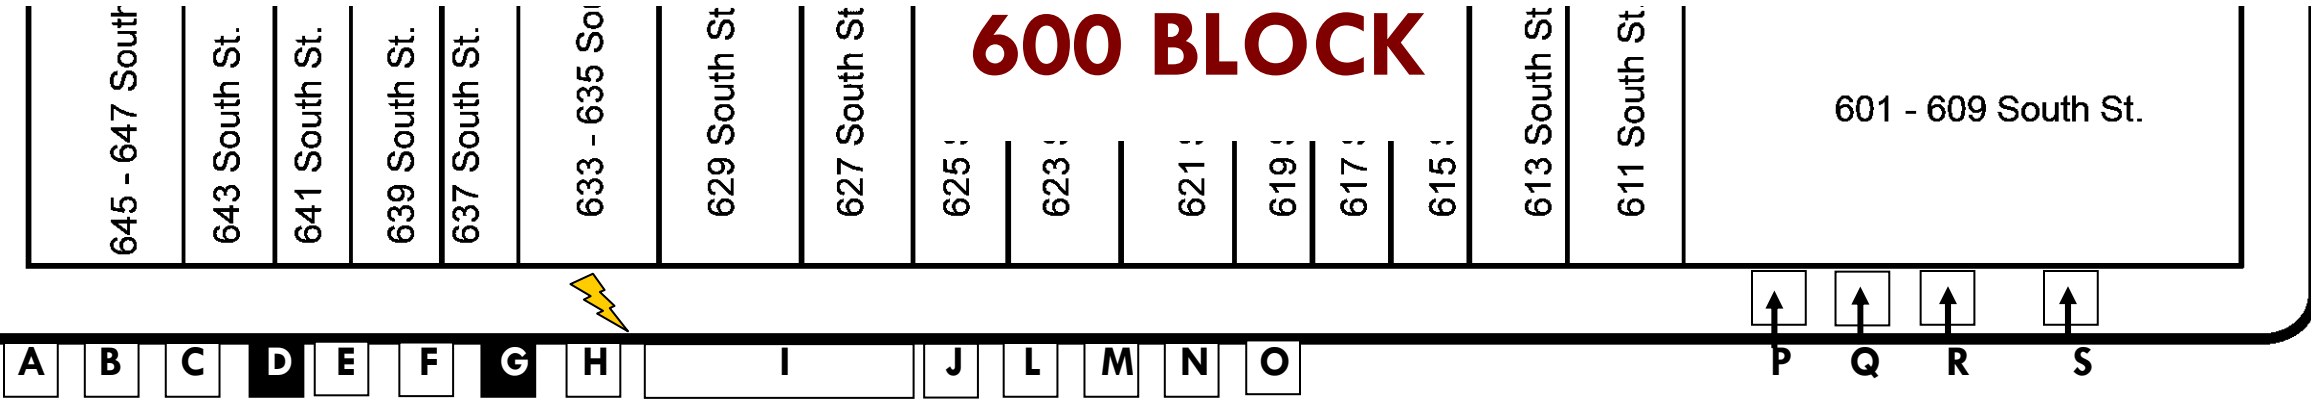

# 700 BLOCK

**BRAUHAUS SCHMITZ  
MAIFEST**

7th STREET

6th STREET

600 BLOCK

601 - 609 South St.

BLUE = Food & Beverage

★ 500 / 600 Zone Manager for any needed assistance

**6th STREET**

**5th STREET**

**500 BLOCK**

**BLUE = Food & Beverage**

**500 / 600 Zone Manager**  
for any needed assistance

= seating area

= electric source

**A1 - Gozen Yogurt**