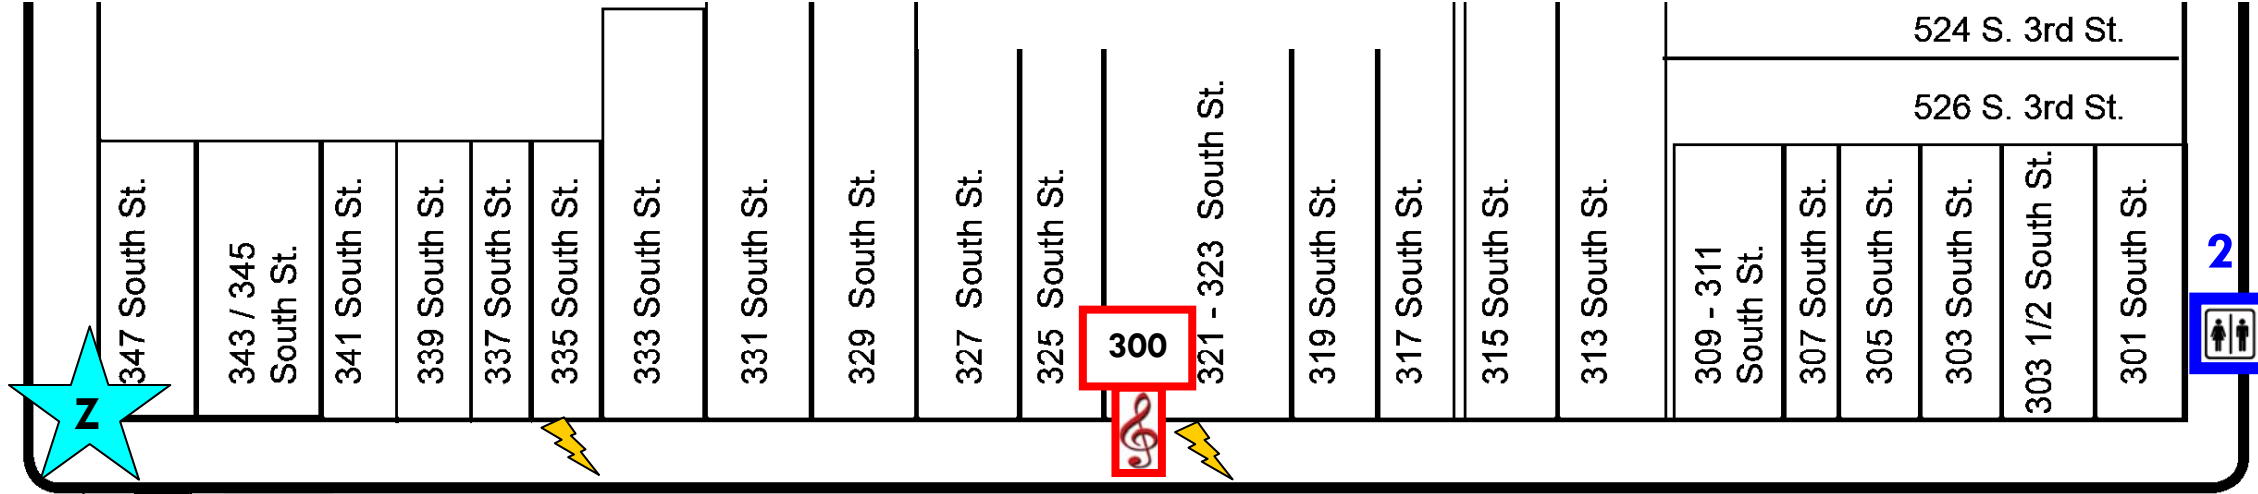

4th STREET

300 BLOCK

3rd STREET

A B

C D E F G H I J K L M N O P S Q R T