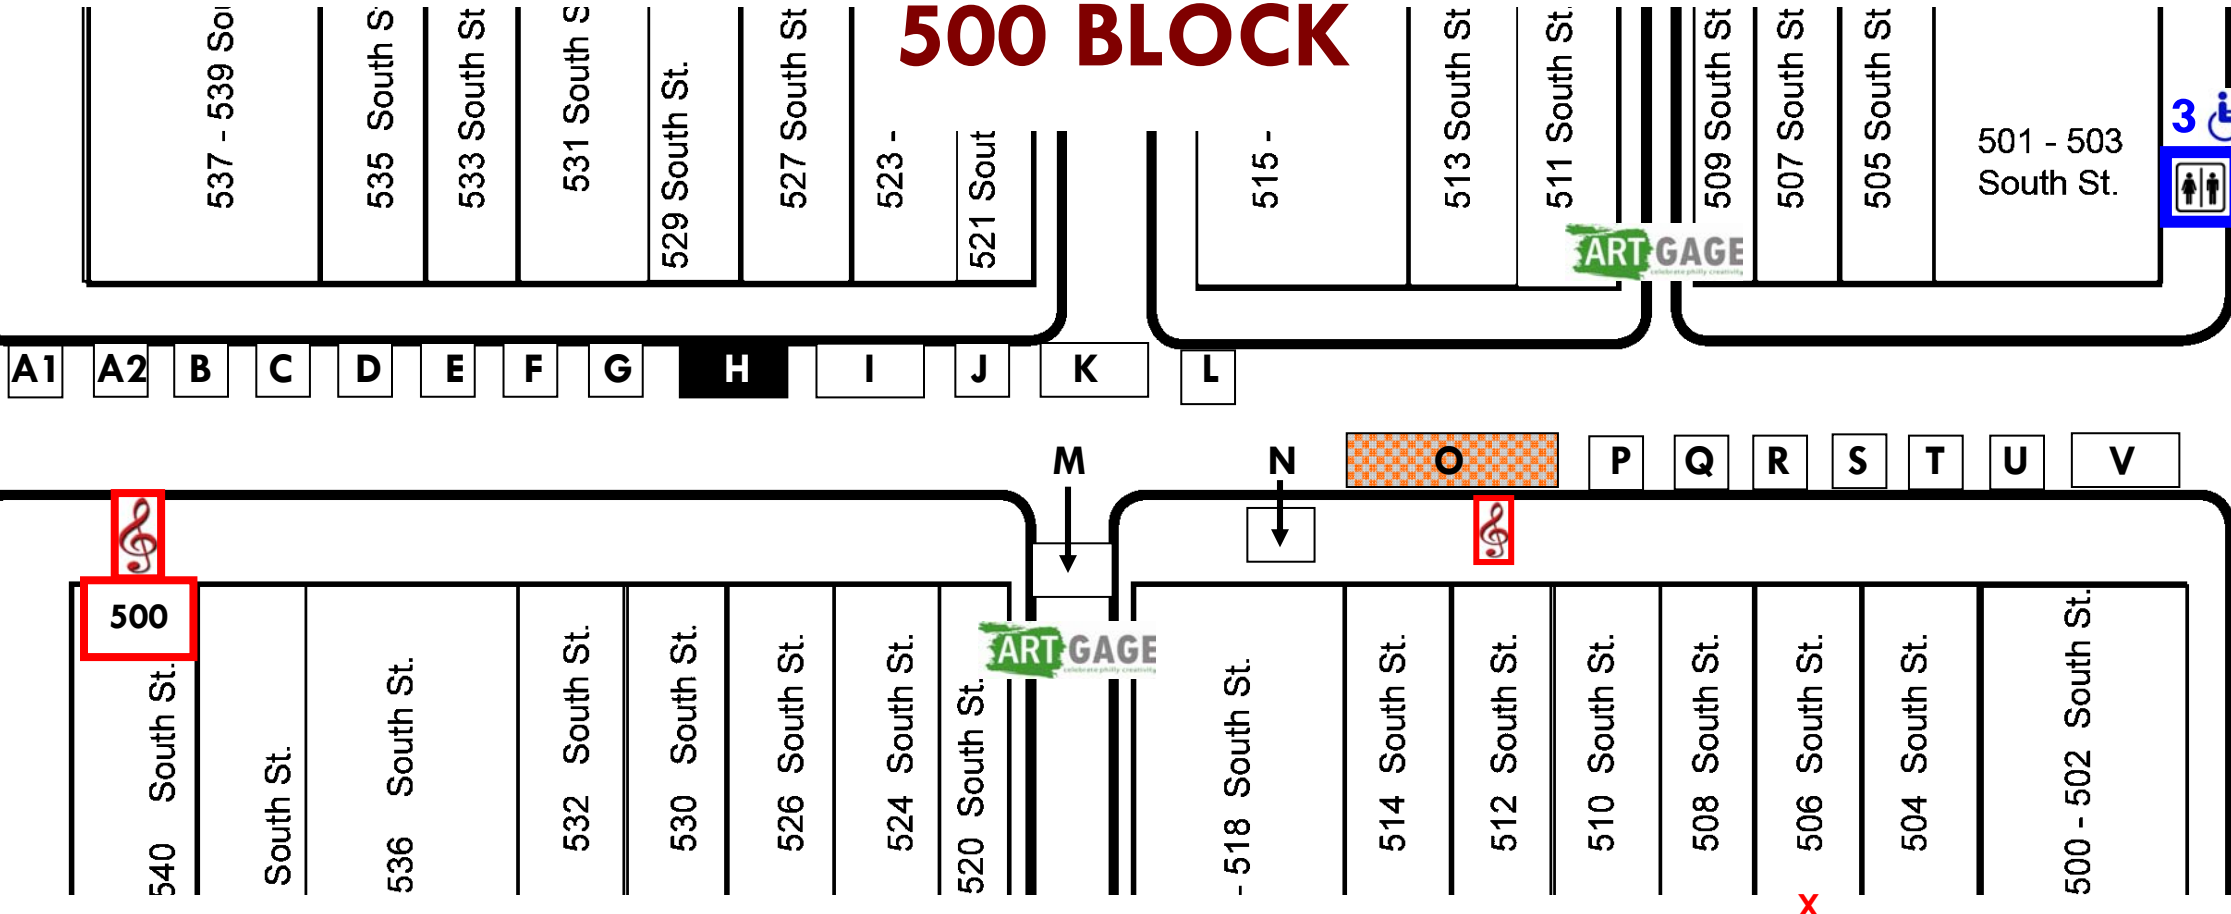

## How to find your assigned space:

- Locate your company or organization alphabetically in the list to the right and next page
- FIRST**, locate your BLOCK by its "hundred" number. **Example:** 400 would be between 4<sup>th</sup> & 5<sup>th</sup> street / 200 between 2<sup>nd</sup> & 3<sup>rd</sup>.
- NOTE that there are vendors on 5<sup>th</sup> Street (5<sup>th</sup> St) and the popular Headhouse Plaza (HHP) as well.
- SECOND**, your assigned LETTER is your vending space on that specific "hundred" block. **Example:** 600 P is between 6<sup>th</sup> & 7<sup>th</sup> streets in the space marked with the "P."
- NOTE:** All spaces shown on the map are for "rented street space" ONLY and do not include a physical tent (unless you have ordered with us). **SOLID BLACK** spaces represent rented tent(s) and will be in place for you on Saturday.

▣ = seating area

⚡ = electric source

- A - Greene Street
- B - Supper
- C - Green Mountain
- D - The Sweet Life
- E - Bridgeset Sound
- F - ArtGage
- G - Whole Foods
- H - Hats in the Beflry
- I - Atomic City Comics
- J - Arson Entertainment
- K - Rita's Water Ice
- L - The Bacon Jams
- M - CoolRays Tees
- N - The Pampered Chef
- O - Philly Phaithful
- P - VSEC
- Q - SunSmilesUSA
- R - SD Laurence
- S - Soni Kuri Life Inc.
- T - JT's Shirts & Sunglasses
- U - Thirty-One Gifts
- V - Beaucycled
- W - Bella Essentials
- X - Lough & Co., LLC
- Y - Villa
- Z - Power Home Remodeling
- AA - Calle Del Sabor
- BB - BEN FM (11 a-2p)

**6th STREET**

**5th STREET**

**500 BLOCK**

**BLUE = Food & Beverage**

**500 / 600 Zone Manager**  
for any needed assistance

= seating area

= electric source

**A1 - Gozen Yogurt**