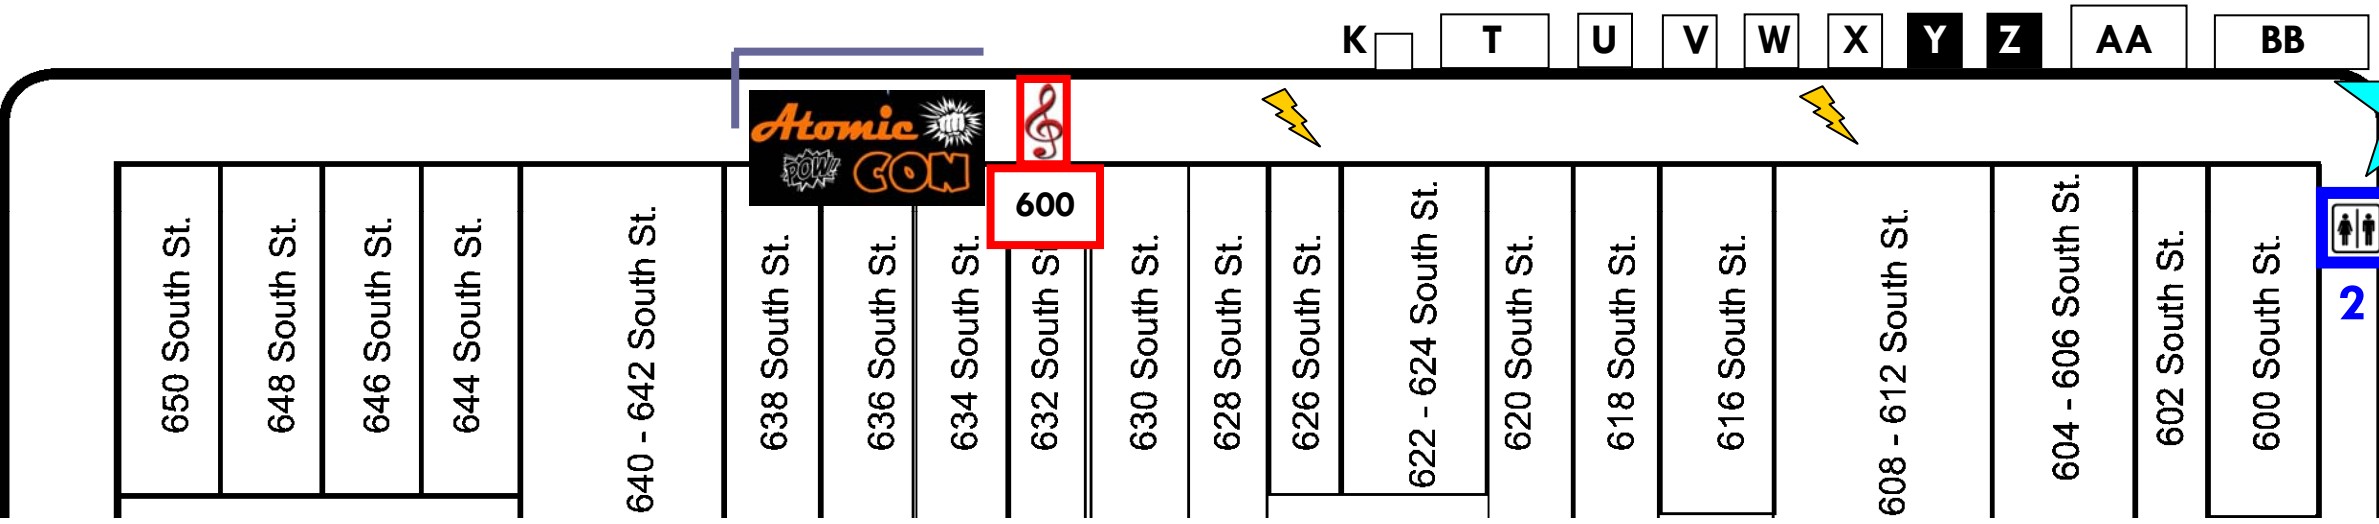

# 700 BLOCK

**BRAUHAUS SCHMITZ  
MAIFEST**

7th STREET

6th STREET

600 BLOCK

601 - 609 South St.

BLUE = Food & Beverage

★ 500 / 600 Zone Manager for any needed assistance