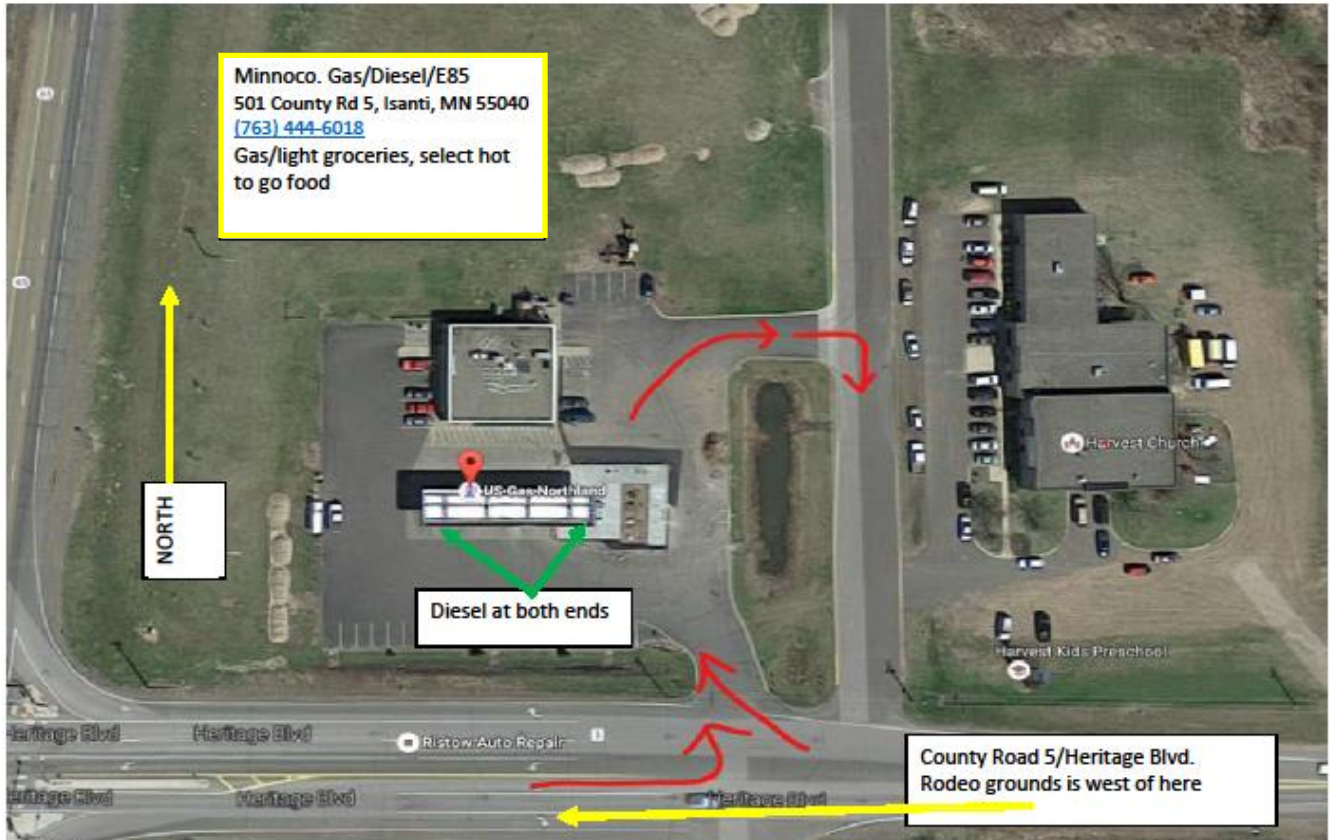

ISANTI FIREFIGHTERS RODEO ASSOCIATION

Welcome to the Isanti Firefighters Rodeo Arena!

For your convenience, this hand out will include:

1. Map of IFRA arena and services locations
 - a. Rodeo Secretary.
 - b. Food Service (breakfast available)
 - c. Dumpster location: mandatory location for manure dumping, wheelbarrows available
 - d. Entry point for contestant parking. IFRA committee members will meet you at entry location and guide you to a parking spot.
 - e. Water spigot locations
 - f. Directional maps of the local service stations and the easiest route with your truck and trailers (diesel pumps designated, gasoline is similar)
2. Coupons from local business to use during your stay in Isanti

Thank you!

RED STAR=Secretary
BLUE STAR= Non-potable water
BROWN STAR= Dumpster for manure
YELLOW STAR= Food/Drink
SORRY, NO SHOWERS AVAILABLE HERE

Contestant Vehicle
Entry

IFRA will guide contestant
parking from entry. Will
be as black arrows note.

500 3rd Avenue
Northwest

Isanti Storage

Unity Park

Granger Machine

Isanti Sinclair
501 County Rd 5, Isanti, MN 55040
(763) 444-6018
McDonald's
(763) 444-7916

Gas/Diesel, light groceries, McDonalds.

Easiest entry with trailer is from Credit Union Drive (by MinnCo Credit Union) then east on Cherrywood Street NE

10% OFF ANY FOOD ITEM. SHOW THIS CERTIFICATE FOR REDEMPTION

306 Credit Union Drive, Isanti MN 55040

(763) 444-8422

BARREL RACE SPECIAL DELIVERED TO ISANTI ARENA

\$10.00 LARGE 1 TOPPING

**When ordering ask for delivery to the Isanti Rodeo Arena (500 3rd Ave NW)
(please specify your location and truck make/model/color)**