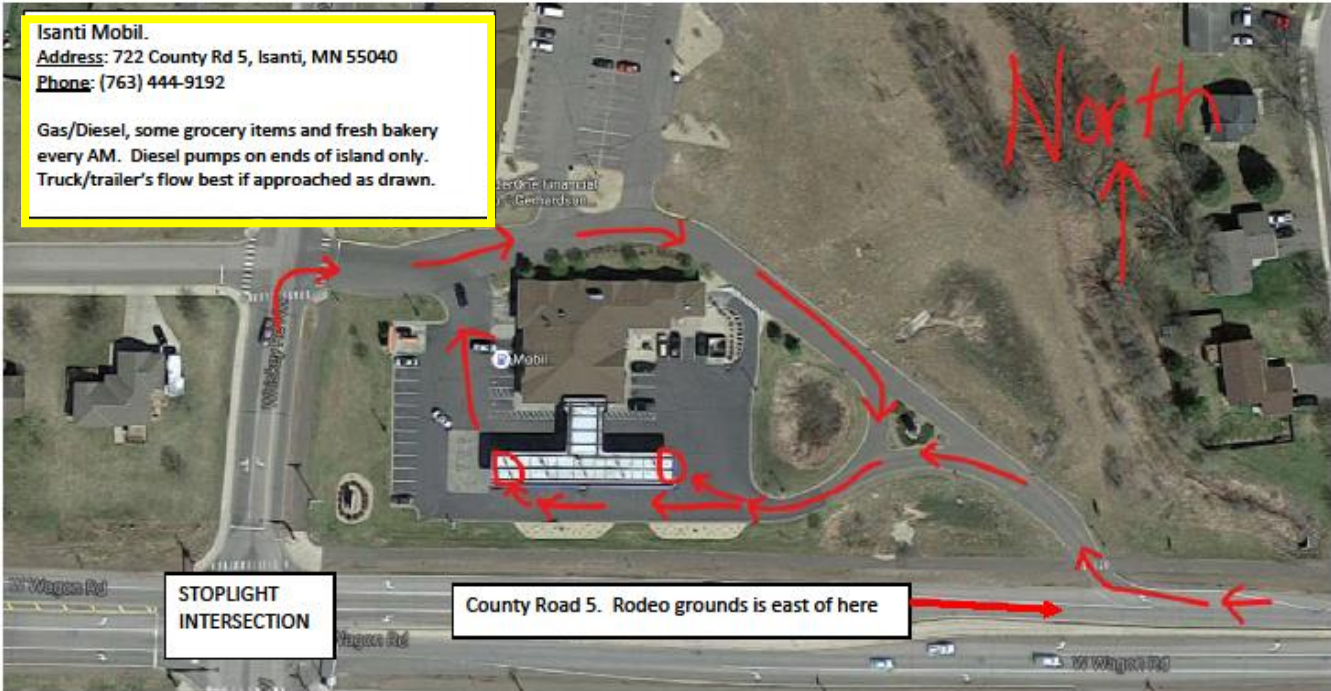

ISANTI FIREFIGHTERS RODEO ASSOCIATION

Welcome to the Isanti Firefighters Rodeo Arena!

For your convenience, this hand out will include:

1. Map of IFRA arena and services locations
 - a. Rodeo Secretary.
 - b. Food Service (breakfast available)
 - c. Dumpster location: mandatory location for manure dumping, wheelbarrows available
 - d. Entry point for contestant parking. IFRA committee members will meet you at entry location and guide you to a parking spot.
 - e. Water spigot locations
 - f. Directional maps of the local service stations and the easiest route with your truck and trailers (diesel pumps designated, gasoline is similar)
2. Coupons from local business to use during your stay in Isanti

Thank you!

RED STAR=Secretary
BLUE STAR= Non-potable water
BROWN STAR= Dumpster for manure
YELLOW STAR= Food/Drink
SORRY, NO SHOWERS AVAILABLE HERE

Contestant Vehicle
Entry

IFRA will guide contestant
parking from entry. Will
be as black arrows note.

500 3rd Avenue
Northwest

Isanti Storage

Unity Park

Granger Machine

Isanti Sinclair
501 County Rd 5, Isanti, MN 55040
(763) 444-6018
McDonald's
(763) 444-7916

Gas/Diesel, light groceries, McDonalds.

Easiest entry with trailer is from Credit Union Drive (by MinnCo Credit Union) then east on Cherrywood Street NE

10% OFF ANY FOOD ITEM. SHOW THIS CERTIFICATE FOR REDEMPTION

306 Credit Union Drive, Isanti MN 55040

(763) 444-8422

BARREL RACE SPECIAL DELIVERED TO ISANTI ARENA

\$10.00 LARGE 1 TOPPING

**When ordering ask for delivery to the Isanti Rodeo Arena (500 3rd Ave NW)
(please specify your location and truck make/model/color)**