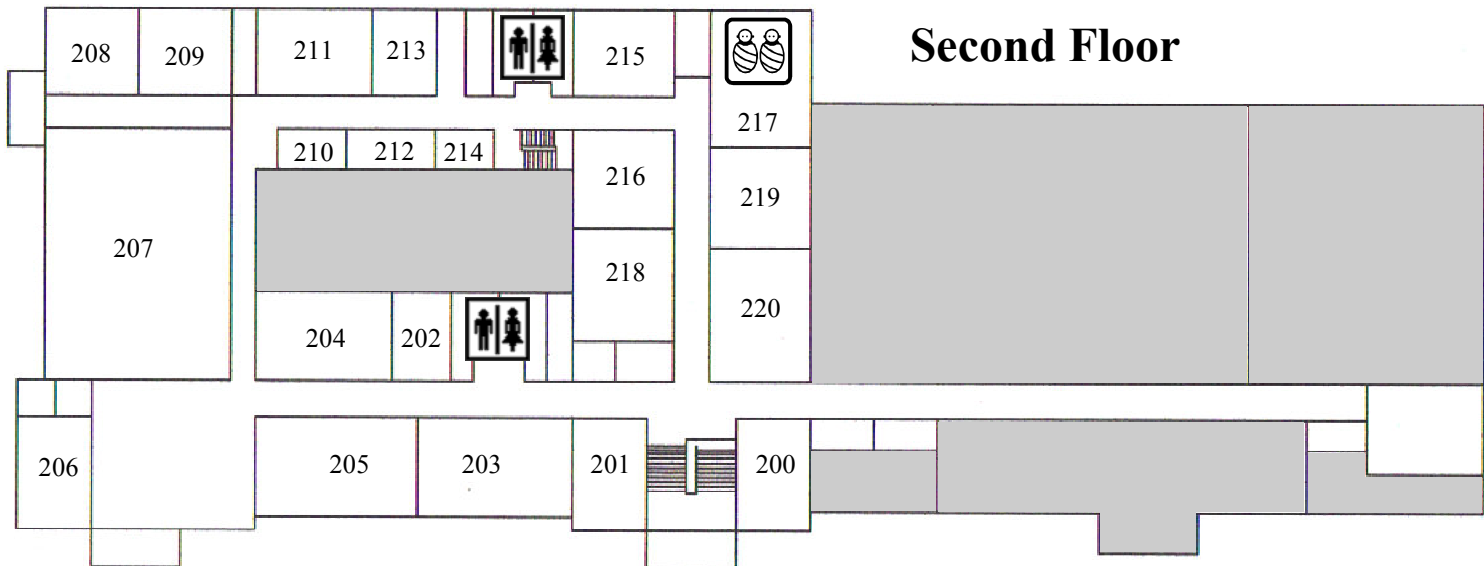

Oakhill Baptist Church - Facility Map

Restrooms

Information

Coffee Bar

Sunday School Class Key

- | | |
|-------------------------|--------------------------|
| 101 - Senior Adults | 106 - Adults 40-50 |
| 102 - Senior Ladies | 107 - College Age Adults |
| 103 - Adults 50+ | 108 - Adults 55+ |
| 104 - Adults 50-60 | 109 - Kitchen |
| 105 - Children's Church | |

Restrooms

Nursery

Sunday School Class Key

- | | | |
|-----------------------|----------------------|--------------------|
| 200 - 4th - 5th Grade | 207 - Student Center | 214 - Office |
| 201 - Office | 208 - Students | 215 - Babies - 2's |
| 202 - Office | 209 - Students | 216 - 2's - 3's |
| 203 - Ladies All Ages | 210 - Students | 217 - Nursery |
| 204 - Adults 30-40 | 211 - Kindergarten | 218 - 2nd Grade |
| 205 - Adults 18-30 | 212 - Office | 219 - 4's Pre-K |
| 206 - Main Office | 213 - 3rd Grade | 220 - 1st Grade |