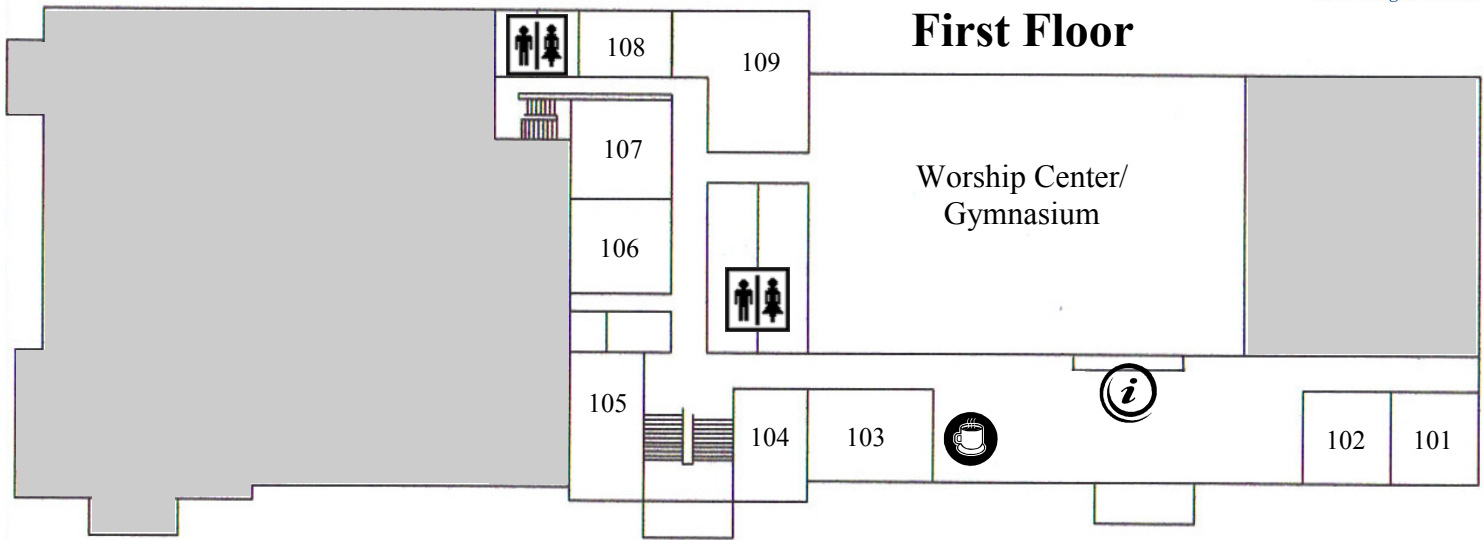

Oakhill Baptist Church - Facility Map

Restrooms

Information

Coffee Bar

Sunday School Class Key

- | | |
|-------------------------|--------------------------|
| 101 - Senior Adults | 106 - Adults 40-50 |
| 102 - Senior Ladies | 107 - College Age Adults |
| 103 - Adults 50+ | 108 - Adults 55+ |
| 104 - Adults 50-60 | 109 - Kitchen |
| 105 - Children's Church | |

Restrooms

Nursery

Sunday School Class Key

- | | | |
|-----------------------|----------------------|--------------------|
| 200 - 4th - 5th Grade | 207 - Student Center | 214 - Office |
| 201 - Office | 208 - Students | 215 - Babies - 2's |
| 202 - Office | 209 - Students | 216 - 2's - 3's |
| 203 - Ladies All Ages | 210 - Students | 217 - Nursery |
| 204 - Adults 30-40 | 211 - Kindergarten | 218 - 2nd Grade |
| 205 - Adults 18-30 | 212 - Office | 219 - 4's Pre-K |
| 206 - Main Office | 213 - 3rd Grade | 220 - 1st Grade |